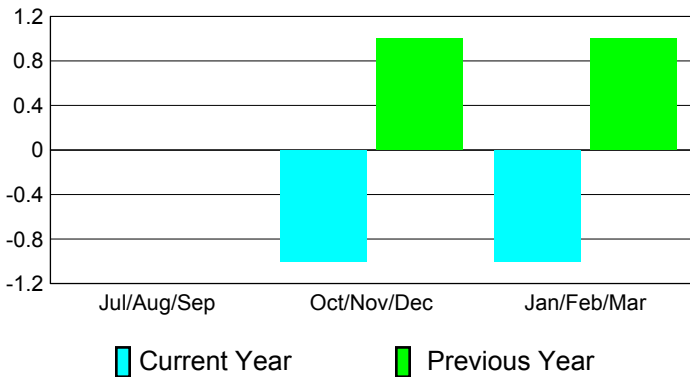

Club Results 2010-2011

Goal, New, Dropped, Gain/Loss

Comparison of Club Gain/Loss

Current Year Compared to the Previous Year

YTD Status Quo Clubs 2010-2011

Status Quo Clubs Compared to Status Quo Members

MEMBERSHIP