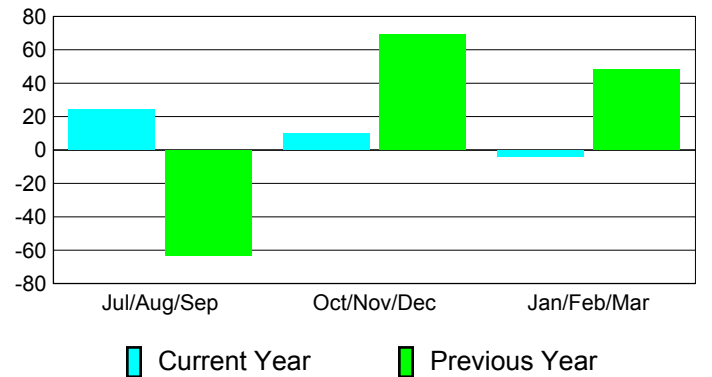

Membership Results
2010-2011

Membership
2009-2010

Month	Net Memb Goal	Actual New Memb	Actual Dropped Memb	Gain/Loss of Memb	Gain/Loss of Memb
Jul/Aug/Sep	100	73	-49	24	-63
Oct/Nov/Dec	60	60	-50	10	69
Jan/Feb/Mar	20	69	-73	-4	48
Totals	180	202	-172	30	54

Membership Results 2010-2011

Goal, New, Dropped, Gain/Loss

Comparison of Membership Gain/Loss

Current Year Compared to the Previous Year

Gender Comparison 2010-2011

Jul/Aug/Sep

Oct/Nov/Dec

Jan/Feb/Mar