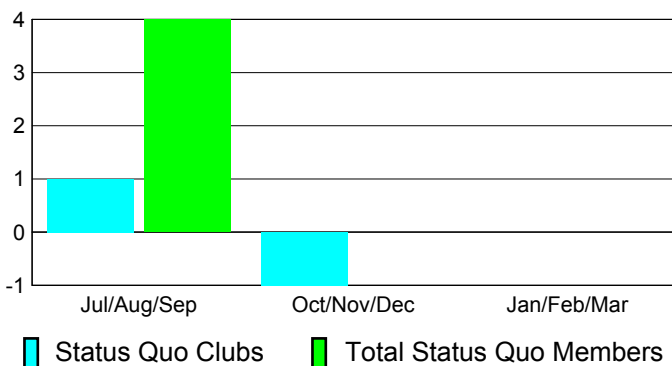

Club Results 2010-2011

Goal, New, Dropped, Gain/Loss

Comparison of Club Gain/Loss

Current Year Compared to the Previous Year

YTD Status Quo Clubs 2010-2011

Status Quo Clubs Compared to Status Quo Members

MEMBERSHIP

Membership Results
2010-2011

Membership
2009-2010

Month	Net Memb Goal	Actual New Memb	Actual Dropped Memb	Gain/Loss of Memb	Gain/Loss of Memb
Jul/Aug/Sep	100	73	-49	24	-63
Oct/Nov/Dec	60	60	-50	10	69
Jan/Feb/Mar	20	69	-73	-4	48
Totals	180	202	-172	30	54