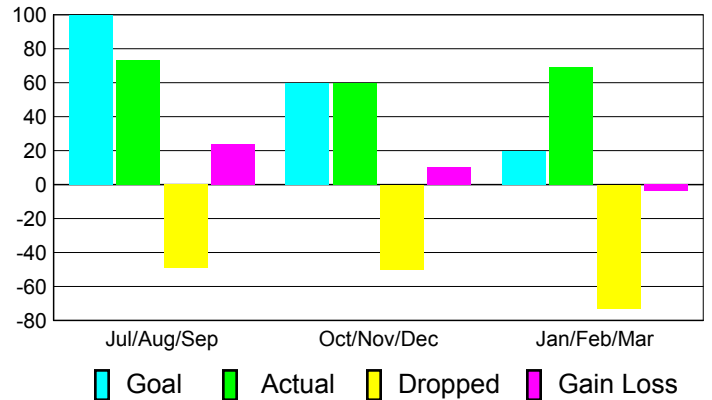

Membership Results 2010-2011

Goal, New, Dropped, Gain/Loss

Comparison of Membership Gain/Loss

Current Year Compared to the Previous Year