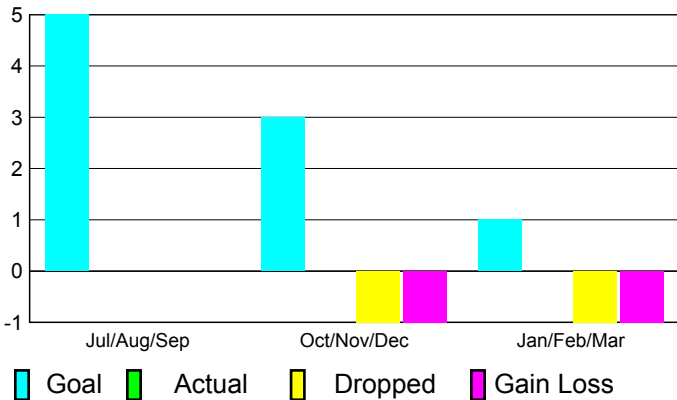

2010-2011 GMT Reports for District (or Undistricted) **District 324E3**

GMT: M NAGARAJAN

Location: INDIA

GMT CA: 6

CLUBS

Club Results
2010-2011

Clubs
2009-2010

Month	New Club Goal	Actual New Clubs	Actual Dropped Clubs	Gain/Loss of Clubs	Gain/Loss of Clubs
Jul/Aug/Sep	5	0	0	0	0
Oct/Nov/Dec	3	0	-1	-1	1
Jan/Feb/Mar	1	0	-1	-1	1
Totals	9	0	-2	-2	2

Club Results 2010-2011

Goal, New, Dropped, Gain/Loss

Comparison of Club Gain/Loss

Current Year Compared to the Previous Year

YTD Status Quo Clubs 2010-2011

Status Quo Clubs Compared to Status Quo Members

MEMBERSHIP